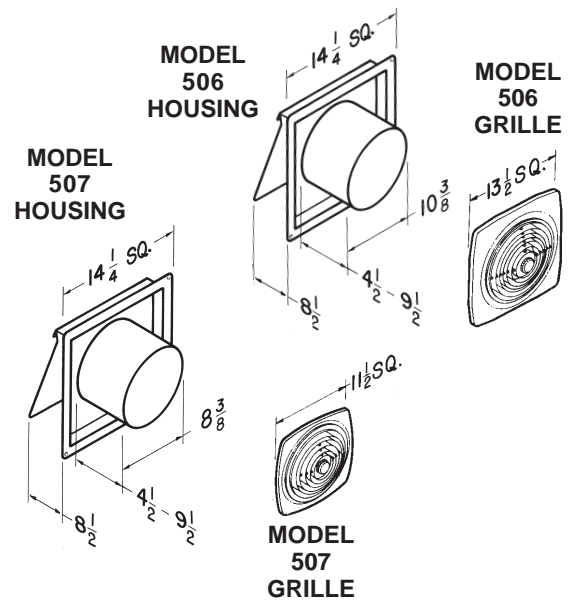

TYPICAL SPECIFICATION

Ventilator shall be Broan Model 506 (Model 507).

Ventilator shall have steel housing finished with electrically-bonded epoxy paint. Grille to be white polymeric.

Motor assembly shall be removable and permanently lubricated. RPM shall not exceed 1625 (Model 506), (2050 RPM – Model 507).

Air delivery shall be no less than 470 CFM and sound levels no greater than 8.0 Sones (Model 506) (250 CFM and 7.0 Sones – Model 507). All air and sound ratings shall be certified by HVI. Units shall be U.L. listed.